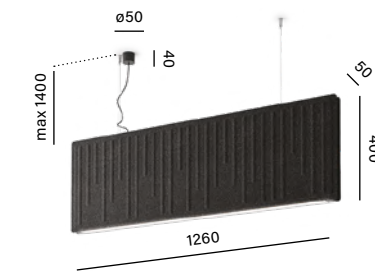

Enhance interior acoustic comfort

AQfelt adds to acoustic comfort. The soundabsorbing felt used has acoustic parameters optimized for absorbing sounds over the range of frequencies that are essential for verbal communication. Better acoustics mean more comfortable indoor conditions!

luminaire finishes

- graphite&black
- ash&black

finishes detail