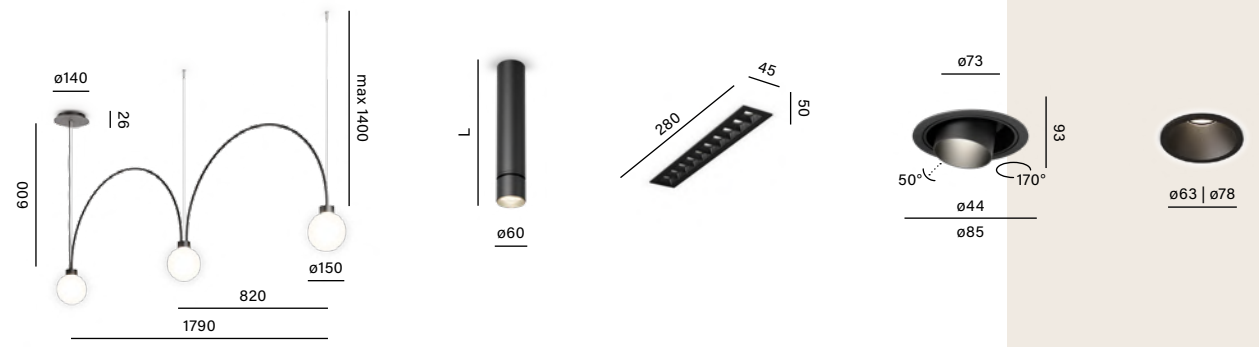

→ Lobby, rooms, communication, gym