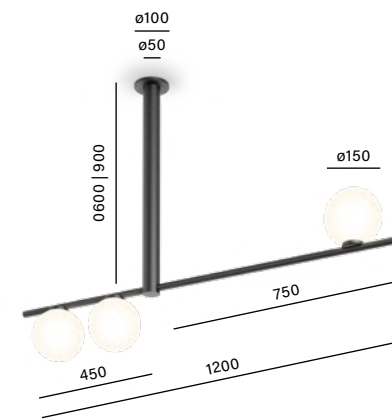

# Flying Ball<sub>up&down</sub> Modern Ball Pet

*In the world of lighting, design does not end with shape*

Achieving the perfect blend of form and technology is key. The appropriate thickness of the heat dissipation material, the distance between the diode and the lens or reflector selected with surgical precision have a diametrical influence on how the light will spread. Sometimes millimeters make a difference! When designing our products, we make sure that technology aesthetically complements form and the other way round, always with a characteristic tone of minimalism.