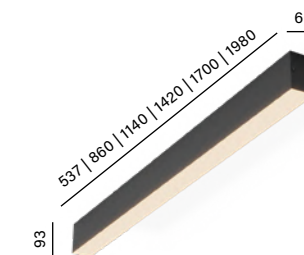

**optics finishes**

- white
- black

**luminare finishes**

- white
- black

*A discreet way to achieve effective lighting*

Precise optics and deeply embedded diodes of RAFTER points models ensure effective lighting and low glare. RAFTER is also available with opal cover and wallwasher optics.