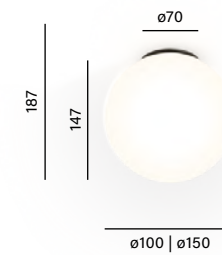

Lens Line Modern Ball

Exceptional parameters and timeless design

MODERN BALL captivates with its simplicity and functionality. The milky, glass sphere conceals outstanding technical parameters, creating an exceptionally harmonious duo. As a result, the MODERN BALL collection excels as efficient and incredibly comfortable general lighting. It effectively illuminates tables in modern cafes or restaurants, emitting softly diffused, visually pleasing light.

luminaire finishes

- white
- black
- grey
- terracotta
- taupe
- gold

Comfortable lighting in a minimalistic form

A simple, linear form and lens sets are the hallmark of the LENS LINE family. The version with a 54° beam angle is perfect for general lighting. The unique optics means that LENS LINE will also illuminate the walls, attract attention and give the interior character. A model with a narrower beam angle will provide more focused task lighting, e.g. above the countertop surface. Regardless of the version, LENS LINE will be a great addition to the room's decor.