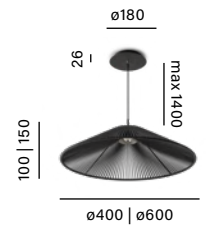

Snop Qrled_{next} Set Raw_{mini move}

NEW PRODUCTS

*Choose appropriate lighting
for a variety of visual tasks*

Illuminating a restaurant, cafe, or hotel provides designers with great freedom, thanks to loose standards and the specificity of these projects. However, there are three important dimensions to consider: a variety of possible visual tasks, efficiency for extended working hours, and the simultaneous presence of employees and visitors who have different needs due to differences in the time spent in a given space.