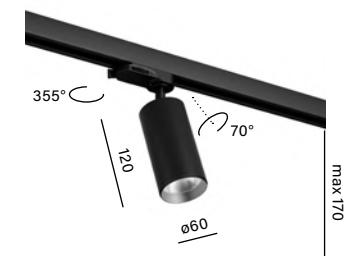

luminaire finishes
for FLYING BALL and PET

- white
- black
- grey
- terracotta
- taupe
- gold

luminaire finishes
MODERN BALL on track

- white
- black