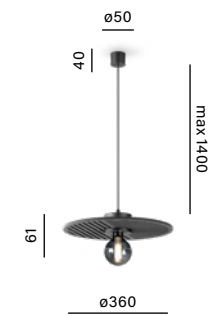

Iki round NEW PRODUCT

Enhance table ambiance with reliable lighting

In some places, the ambiance matters most. A cozy restaurant or café requires appropriate lighting. Decorative IKI fixtures, created in collaboration with Andrzej Klisz, a professor at the Academy of Fine Arts in Katowice, come to the rescue in such interiors. In the LED version, the fixture emits precise task lighting, illuminating work surfaces like counters or receptions, while the IKI round E27 works wonderfully as mood lighting for tables.