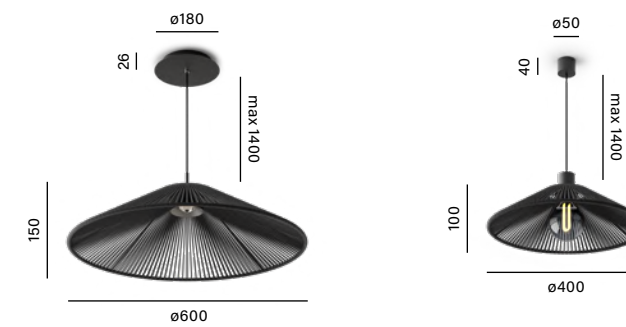

luminare finishes

- ●● black&black
- ●● khaki&black
- ●● terracotta&black

→ Lobby