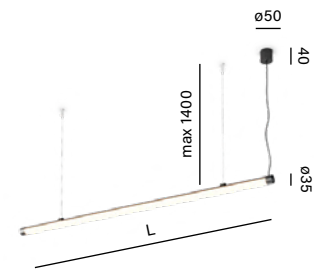

Piper

Explore a wide range of possibilities

The PIPER system is based on lighting tubes suspended on thin cables, providing diffused and soft light. It allows for easy connection by using flexible, plug-in connectors. One power source on the ceiling or wall is sufficient to connect multiple fixtures. An additional advantage of the system is the ability to choose one of three colour temperature values using the switch mounted on each fixture.