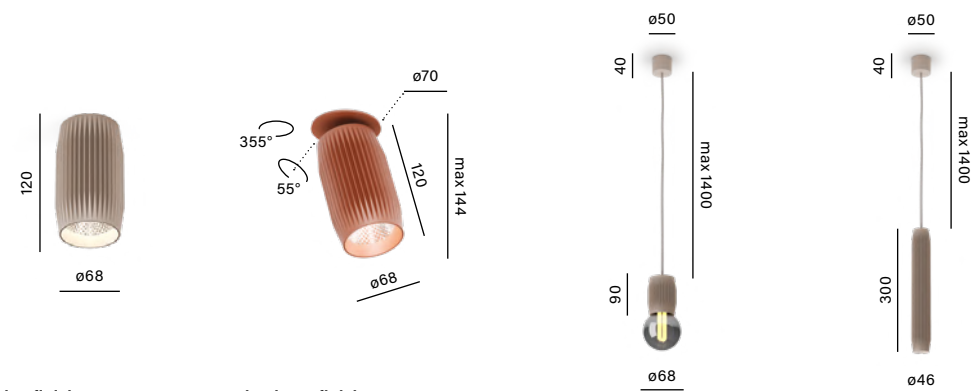

ring finishes only for TRIBA LED

- white
- black
- grey
- terracotta
- taupe
- gold

luminare finishes

- white
- black
- grey
- terracotta
- taupe
- gold

→ Lobby