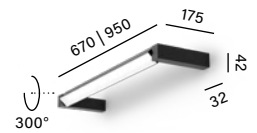

Snop Qrled_{next} Set Raw_{mini move}

NEW PRODUCTS

*Choose appropriate lighting
for a variety of visual tasks*

Illuminating a restaurant, cafe, or hotel provides designers with great freedom, thanks to loose standards and the specificity of these projects. However, there are three important dimensions to consider: a variety of possible visual tasks, efficiency for extended working hours, and the simultaneous presence of employees and visitors who have different needs due to differences in the time spent in a given space.