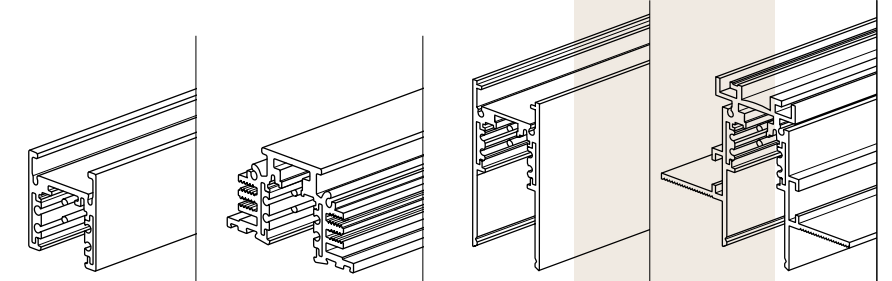

luminaire finishes

- white
- black
- grey
- terracotta
- taupe
- gold

Potten & Pannen – Staněk, Czech Republic
Design: Vrtilška & Zák studio
Lighting design: LIGHT WORKS

→ Shops