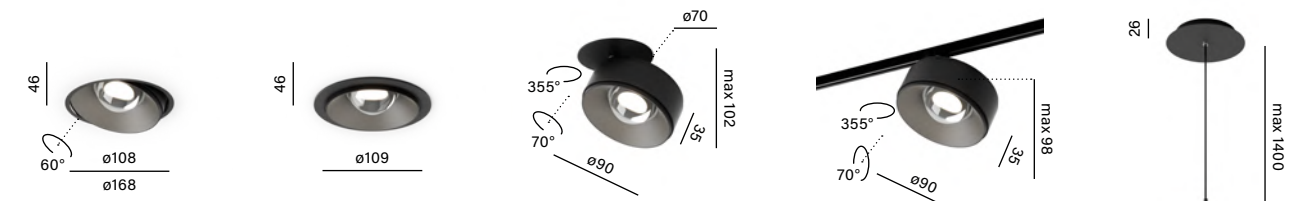

Power and efficiency encapsulated in design form

QRLED is a collection that combines energy efficiency, comfort and stunning aesthetics. With enhanced technical parameters, it provides even greater efficiency and glare control. Its modern design and wide variety of models and finishes make QRLED perfect for both private and public spaces.