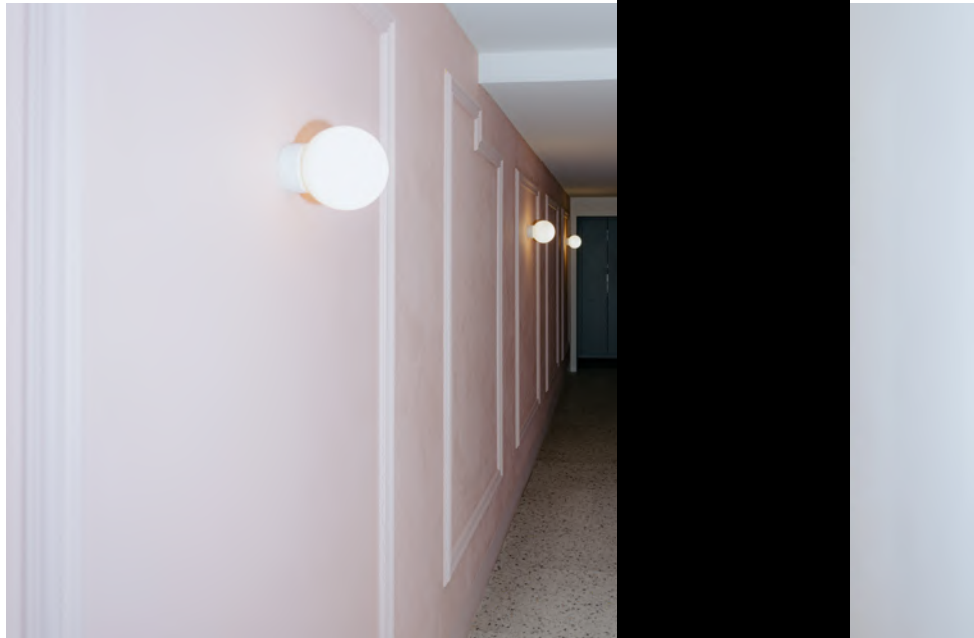

5 BOLLEN 7,50

SLAGROOM 0,80

Galateria Italia, Belgium  
Design: Home Coach

Galateria Italia, Belgium  
Design: Home Coach

Galateria Italia, Belgium  
Design: Home Coach

→ Cafe

Galateria Italia, Belgium  
Design: Home Coach