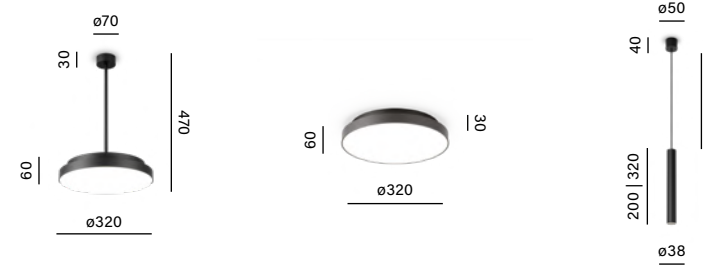

ring finishes only for PET

- white
- black
- grey
- terracotta
- taupe
- gold

luminare finishes

- white
- black
- grey
- terracotta
- taupe
- gold

→ Lobby, restaurants