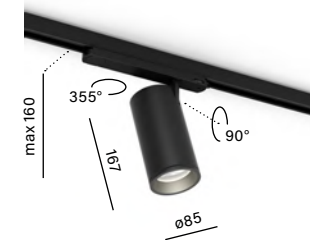

Hyper AQfelt

Flexibility at its best

HYPER zoom allows you to change the angle using a rotating ring. The 20-45° range makes it possible to highlight various surfaces and objects located in different places in the room. Hyper zoom in the track version is an extremely flexible solution for a variety of applications, both in private and commercial interiors.