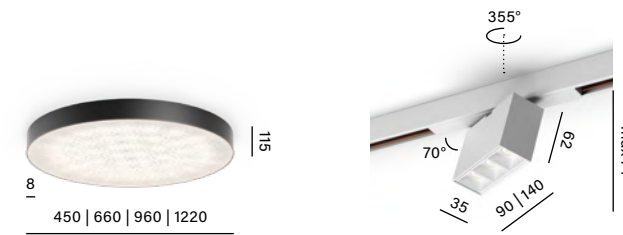

# Big Size Rafter points Track solutions

*Rafter points - comfort and efficiency  
in a small form*

RAFTER mini are versatile fixtures that, despite their small size, can do a lot. The move versions guarantee almost unlimited freedom to direct the luminaire to any place in the interior. Fixtures with a reflector provide precise accent lighting, and models with a milky cover offer diffused light in a larger space. All this, in a minimalist form, which is an interesting addition to modern interiors.