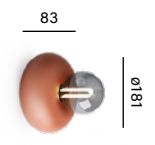

CONA E27 suspended | SET RAW mini LED recessed | KLIVA E27 surface

Cona Kliva

NEW PRODUCTS

Stylish ornament for modern designs

CONA is a suspended decorative fixture that captivates with its design. Available in two sizes, it works excellently as ambient lighting for a table or as relaxing general lighting.

KLIVA is a specialist in atmospheric lighting that soothes and eases. Installation is possible on both walls and ceilings, allowing for free arrangements of this decorative form. It is a brilliant way of ambient lighting that catches the eye.

luminare finishes

- white
- black
- terracotta
- taupe

luminare finishes

- white
- black
- grey
- terracotta
- taupe
- gold

→ Lobby