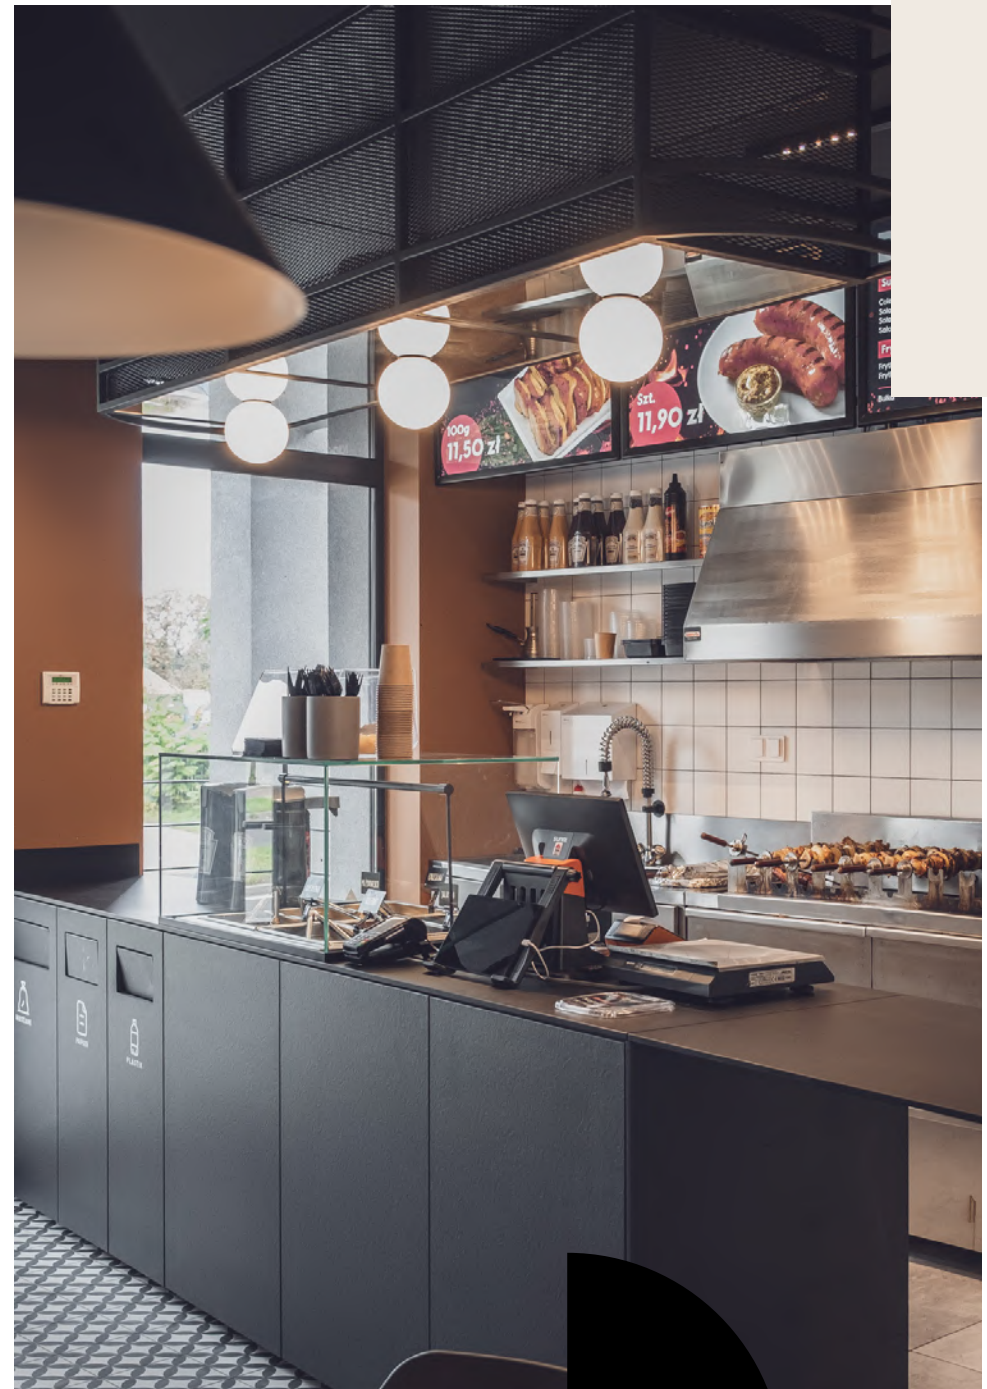

Szaszlykarnia Hollywood, Zielona Góra
Design: Mindful Architekci
Photo: Krzysztof Strażyński STUDIO

Szaszlykarnia Hollywood, Zielona Góra
Design: Mindful Architekci
Photo: Krzysztof Strażyński STUDIO

→ Restaurants