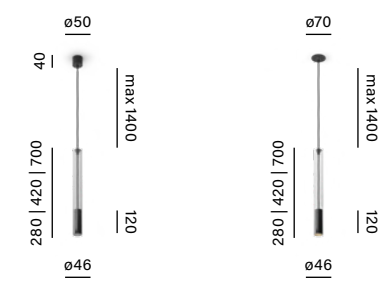

Modern Glass mini

Interior jewelry

MODERN GLASS mini combines decorative flair with excellent technical parameters. Its long, slender covers serve as a distinctive interior ornament, while its high-quality light effectively illuminates tabletops, counters or desks. This fixture works wonderfully in a home's living room, a modern restaurant or a hotel lobby.

The option to configure colour finishes and shade lengths makes MODERN GLASS mini an invitation to play with its form.

luminaire finishes

- white
- black
- grey
- terracotta
- taupe
- gold

→ Lobby, restaurants