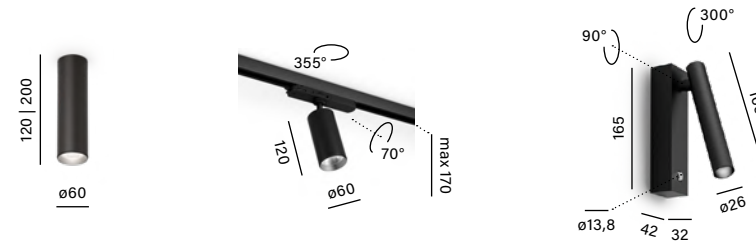

ring finishes

not applicable for PET micro

- white
- black
- grey
- terracotta
- taupe
- gold

luminare finishes

- white
- black
- grey
- terracotta
- taupe
- gold

→ Lobby, restaurant, rooms, gym